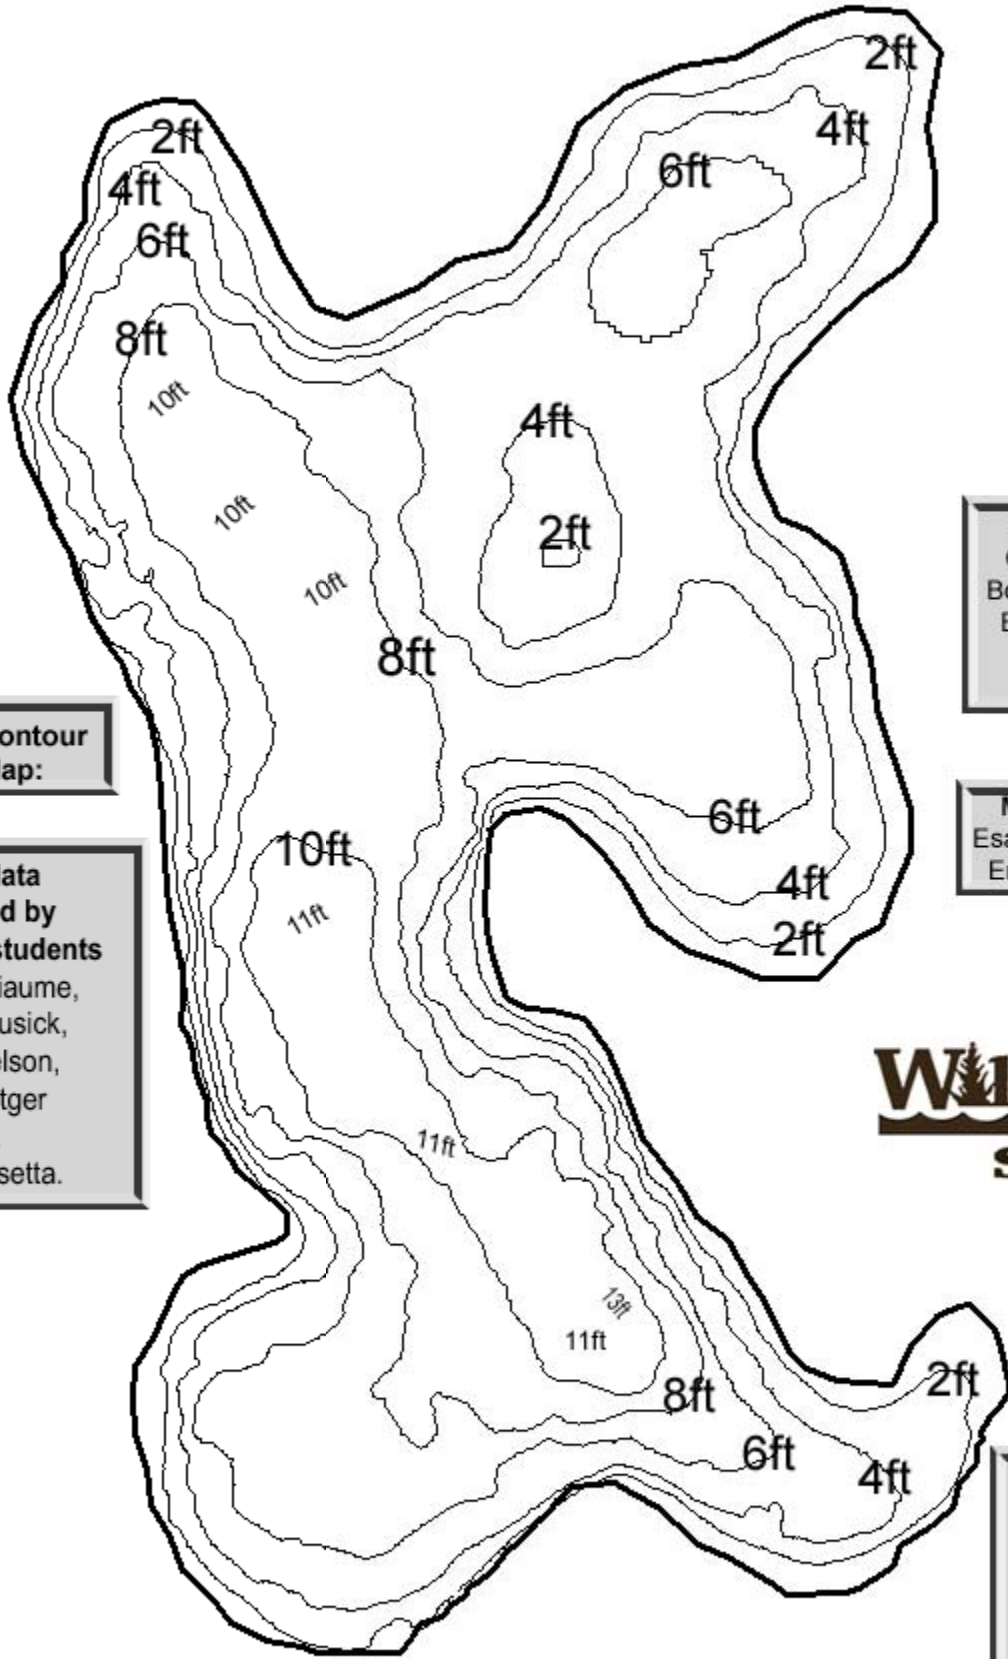

# Mitchell Lake Contour Depth Map

Mitchell Lake  
Camp Phillips  
Boy Scout Camp  
Barron County  
Wisconsin.  
2012-2013

Map Layout:  
Esau Casetta and  
Emerson Ziehr.

Two Foot Contour  
Depth Map:

Field data  
collected by  
Wildlands students  
Ben Berthiaume,  
Jordan Dusick,  
Clare Nelson,  
Brad Ritger  
and  
Esau Casetta.