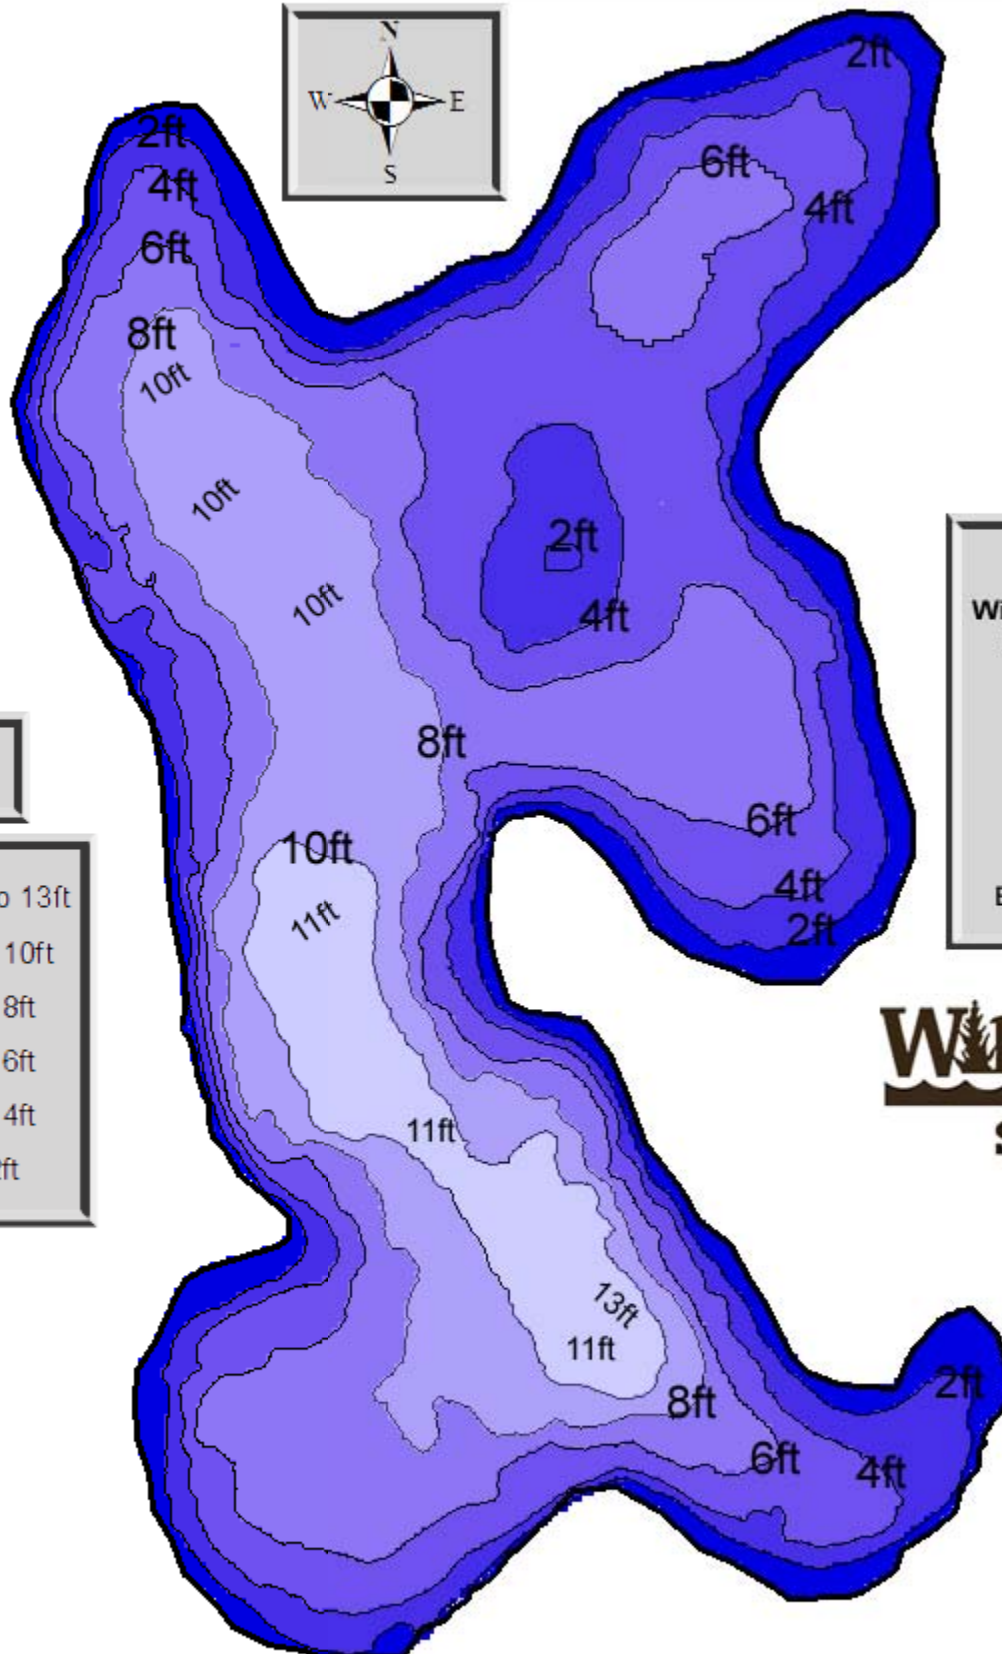

Mitchell Lake Bathymetric Map

Mitchell Lake
Camp Phillips
Boy Scout Camp
Barron County
Wisconsin.
2012-2013

**Field data
collected by
Wildlands students:**
Ben Berthiaume,
Jordan Dusick,
Clare Nelson,
Brad Ritger,
Esau Casetta.

Layout by:
Esau Casetta and
Emerson Ziehr.

Two Foot
Contours

Wildlands
SCHOL

0 0.025 0.05 0.1 Miles