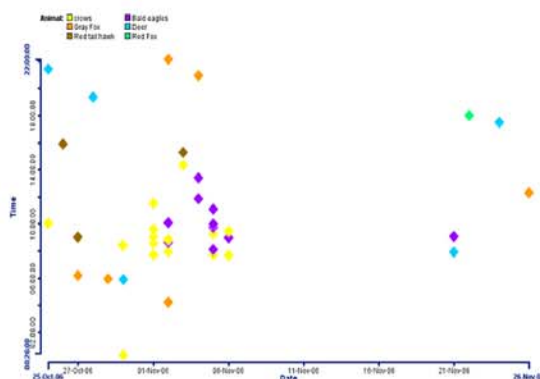

## Gray Fox

## Red Fox

## Bald Eagles

Percentage of Animals visits deer

Time And Date

Animal Visits by Daylight vs Darkness