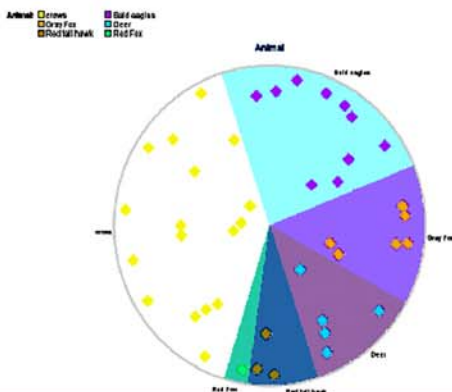

## Crows

I gathered the pictures and sorted them into piles by date, time and by the number of animals that were in each picture. Then I calculated the percentages of each animal type that helped dispose of the deer. The crow was seen at the deer 60 percent of the time. Bald Eagles came in at second with 15 percent, 11 percent goes to the foxes, hawks ended up with 5 percent and unsuspecting deer with 9 percent. After I gathered this information Mr. Tweed and I turned it into three different graphs. The graphs are displayed below.

## Road kill Deer

We did this project to discover who the real garbage men of the world are. Now that Jake and I are finished we have to say the garbage men of the animal world are the crows.

## Gray Fox

## Bald Eagles

Percentage of Animals visits deer

Time And Date

Animal Visits by Daylight vs Darkness